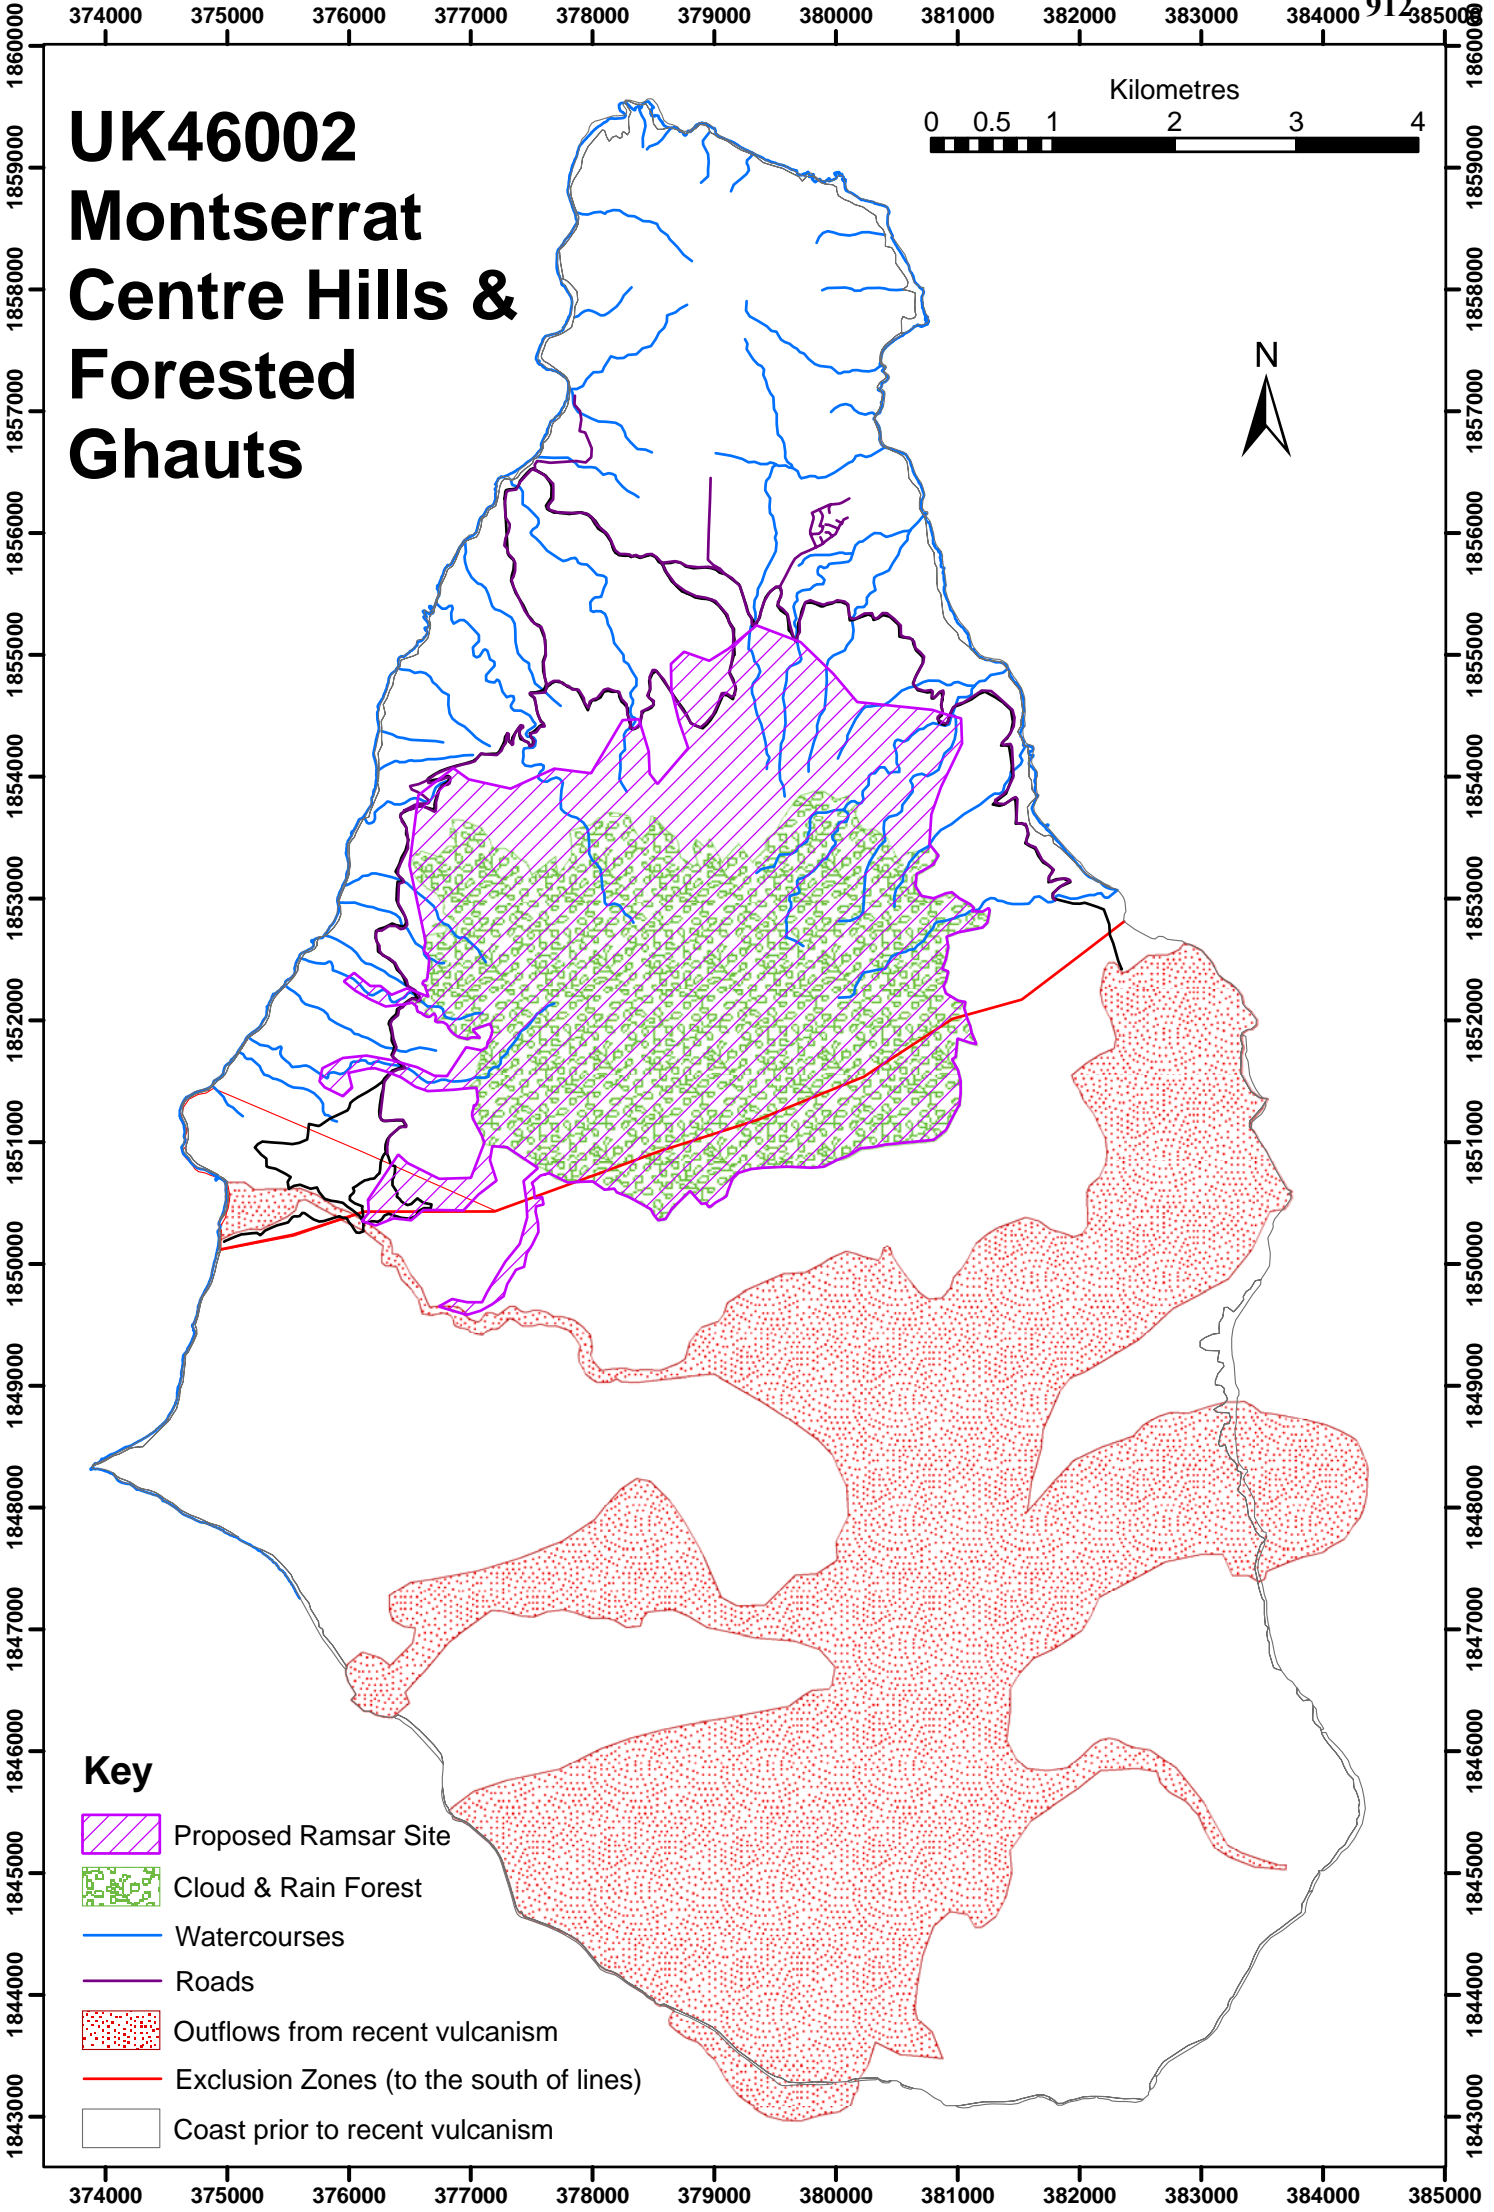

UK46002 Montserrat Centre Hills & Forested Ghauts

Key

-  Proposed Ramsar Site
-  Cloud & Rain Forest
-  Watercourses
-  Roads
-  Outflows from recent volcanism
-  Exclusion Zones (to the south of lines)
-  Coast prior to recent volcanism